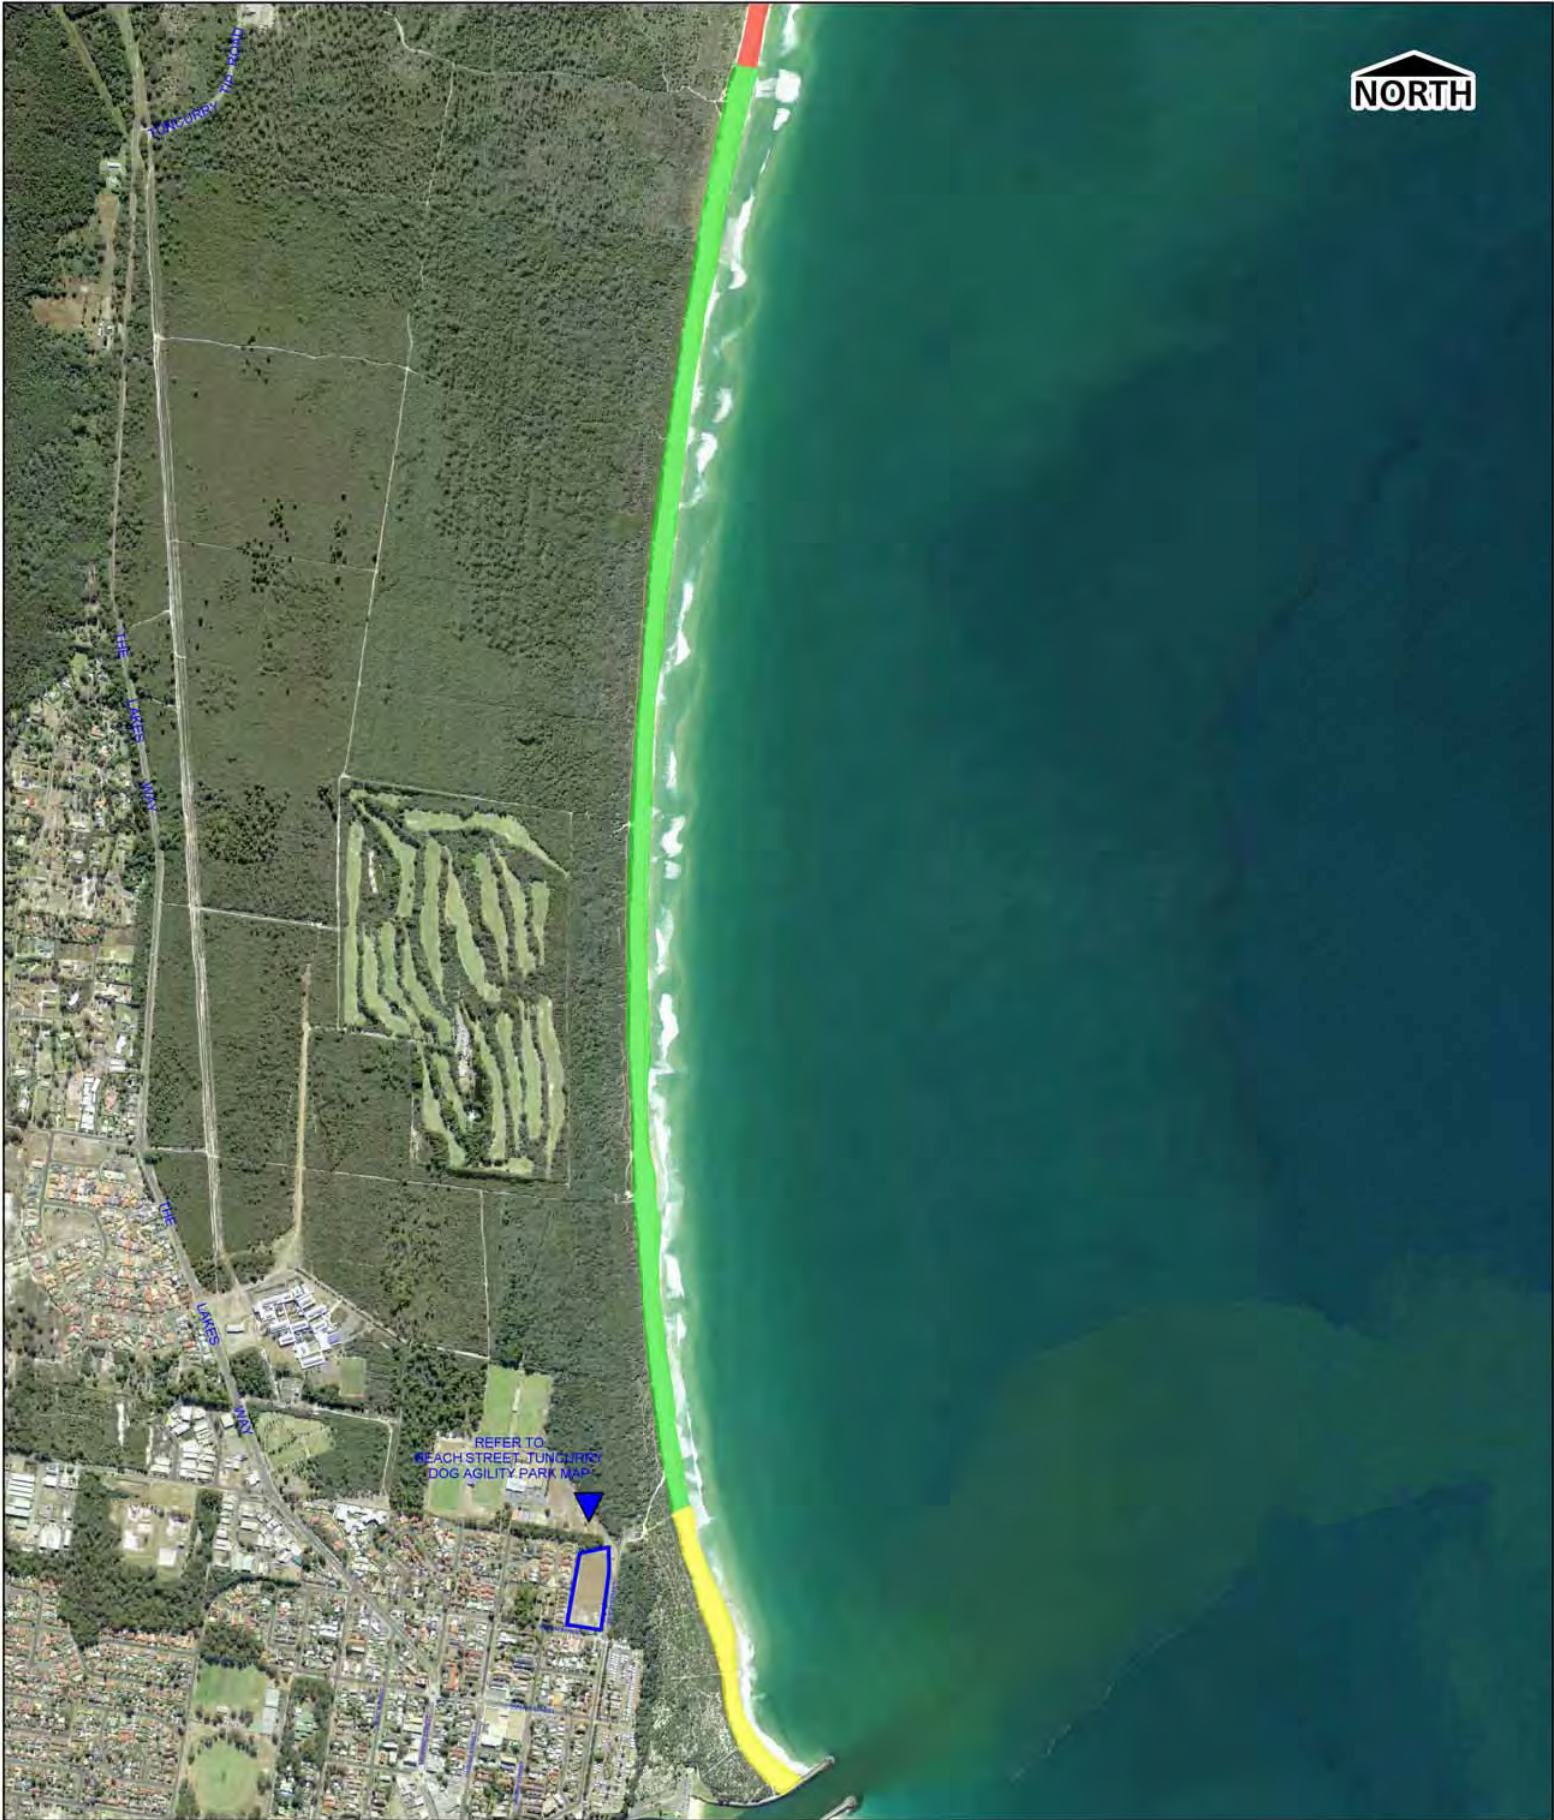

Great Lakes Council dog off leash area - Beach Street, Tuncurry Dog Agility Park

Legend

 Off Leash area - 6am to 8pm

Disclaimer.
This map was produced by Great Lakes Council using information from the Land Information Centre.
Great Lakes Council accepts no responsibility either in contract or tort (or particularly in negligence) for any errors, omissions or inaccuracies whatsoever contained within or arising from this map.
Copyright: Great Lakes Council
Copyright: Land and Property Information N.S.W.

Great Lakes Council dog on/off leash & prohibited areas - Nine Mile Beach, Tuncurry

Legend

-  Off Leash area - Dawn til Dusk
-  On Leash area - 5am to 9am & 5pm to 8pm
-  Dogs Prohibited

Disclaimer.
This map was produced by Great Lakes Council using information from the Land Information Centre.
Great Lakes Council accepts no responsibility either in contract or tort (or particularly in negligence) for any errors, omissions or inaccuracies whatsoever contained within or arising from this map.
Copyright: Great Lakes Council
Copyright: Land and Property Information N.S.W.

Great Lakes Council dog on/off leash areas - Taree Street, Tuncurry

Legend

-  Off Leash area - 6am to 8pm
-  On Leash Area - 6am to 8pm

Disclaimer.
This map was produced by Great Lakes Council using information from the Land Information Centre.
Great Lakes Council accepts no responsibility either in contract or tort (or particularly in negligence) for any errors, omissions or inaccuracies whatsoever contained within or arising from this map.
Copyright: Great Lakes Council
Copyright: Land and Property Information N.S.W.