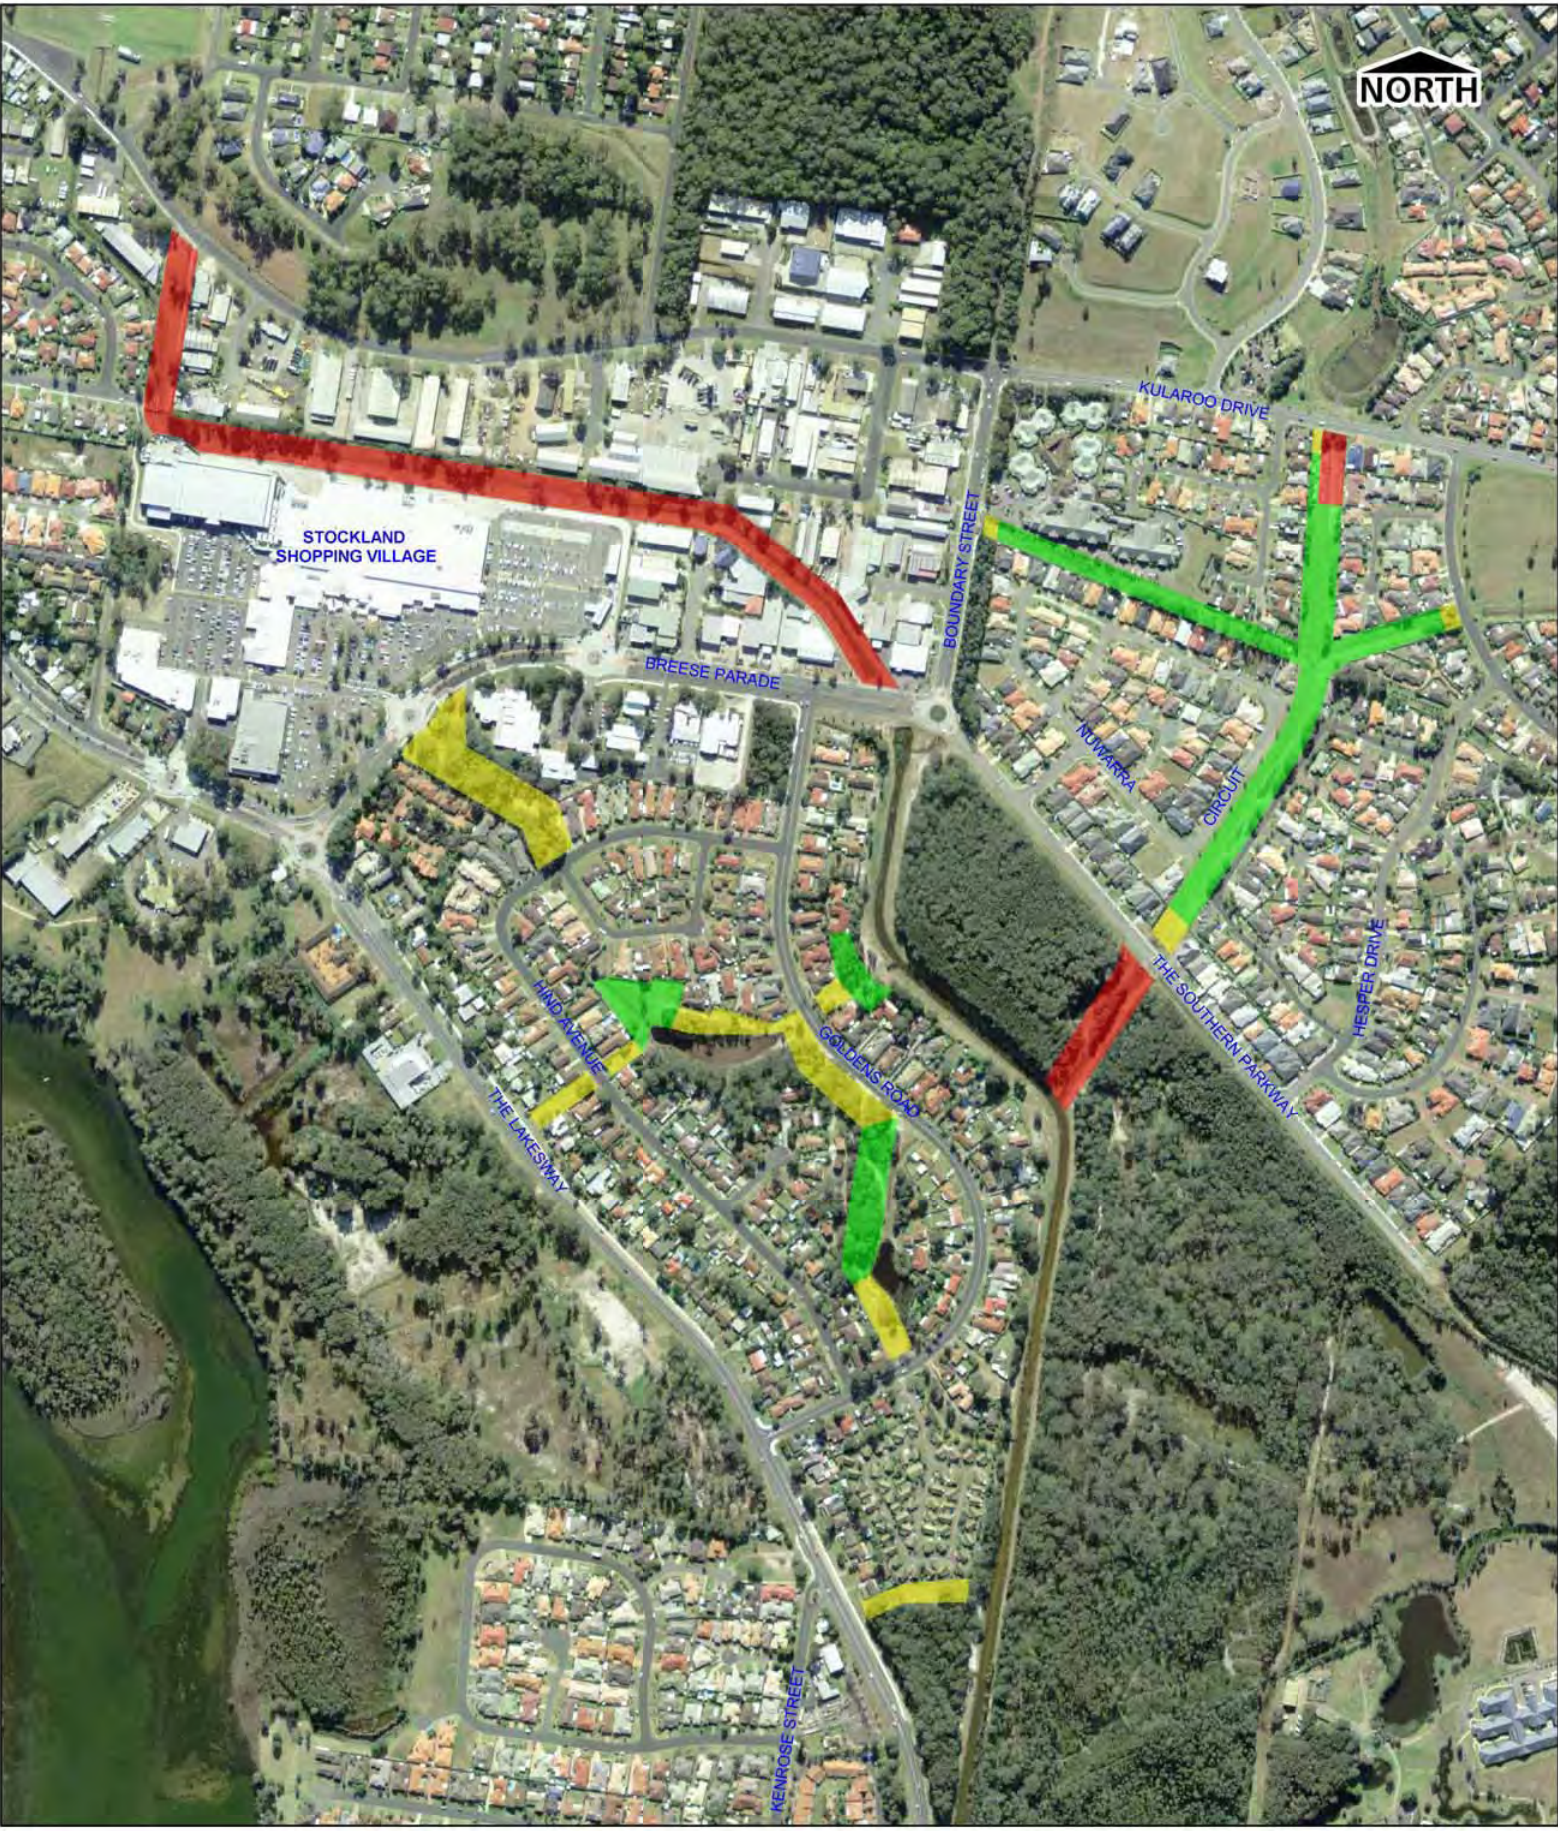

Great Lakes Council dog on/off leash & prohibited areas - Drainage Lines, Forster

Legend

- On Leash areas - 6am to 8pm
- Dogs Prohibited
- Off Leash areas - 6am to 8pm

Disclaimer.
 This map was produced by Great Lakes Council using information from the Land Information Centre.
 Great Lakes Council accepts no responsibility either in contract or tort (or particularly in negligence) for any errors, omissions or inaccuracies whatsoever contained within or arising from this map.
 Copyright: Great Lakes Council
 Copyright: Land and Property Information N.S.W.

Great Lakes Council dog on/off leash areas - One Mile Beach, Forster

Legend

-  On Leash area - 5am to 9am & 5pm to 8pm
-  Off Leash area - 5am to 9am & 5pm to 8pm

Disclaimer.
This map was produced by Great Lakes Council using information from the Land Information Centre.
Great Lakes Council accepts no responsibility either in contract or tort (or particularly in negligence) for any errors, omissions or inaccuracies whatsoever contained within or arising from this map.
Copyright: Great Lakes Council
Copyright: Land and Property Information N.S.W.

Great Lakes Council dog on/off leash & prohibited areas - South Forster

Legend

-  Off Leash areas - 6am to 8pm
-  Dogs prohibited
-  On Leash areas - 6am to 8pm

Disclaimer.
This map was produced by Great Lakes Council using information from the Land Information Centre.
Great Lakes Council accepts no responsibility either in contract or tort (or particularly in negligence) for any errors, omissions or inaccuracies whatsoever contained within or arising from this map.
Copyright: Great Lakes Council
Copyright: Land and Property Information N.S.W.