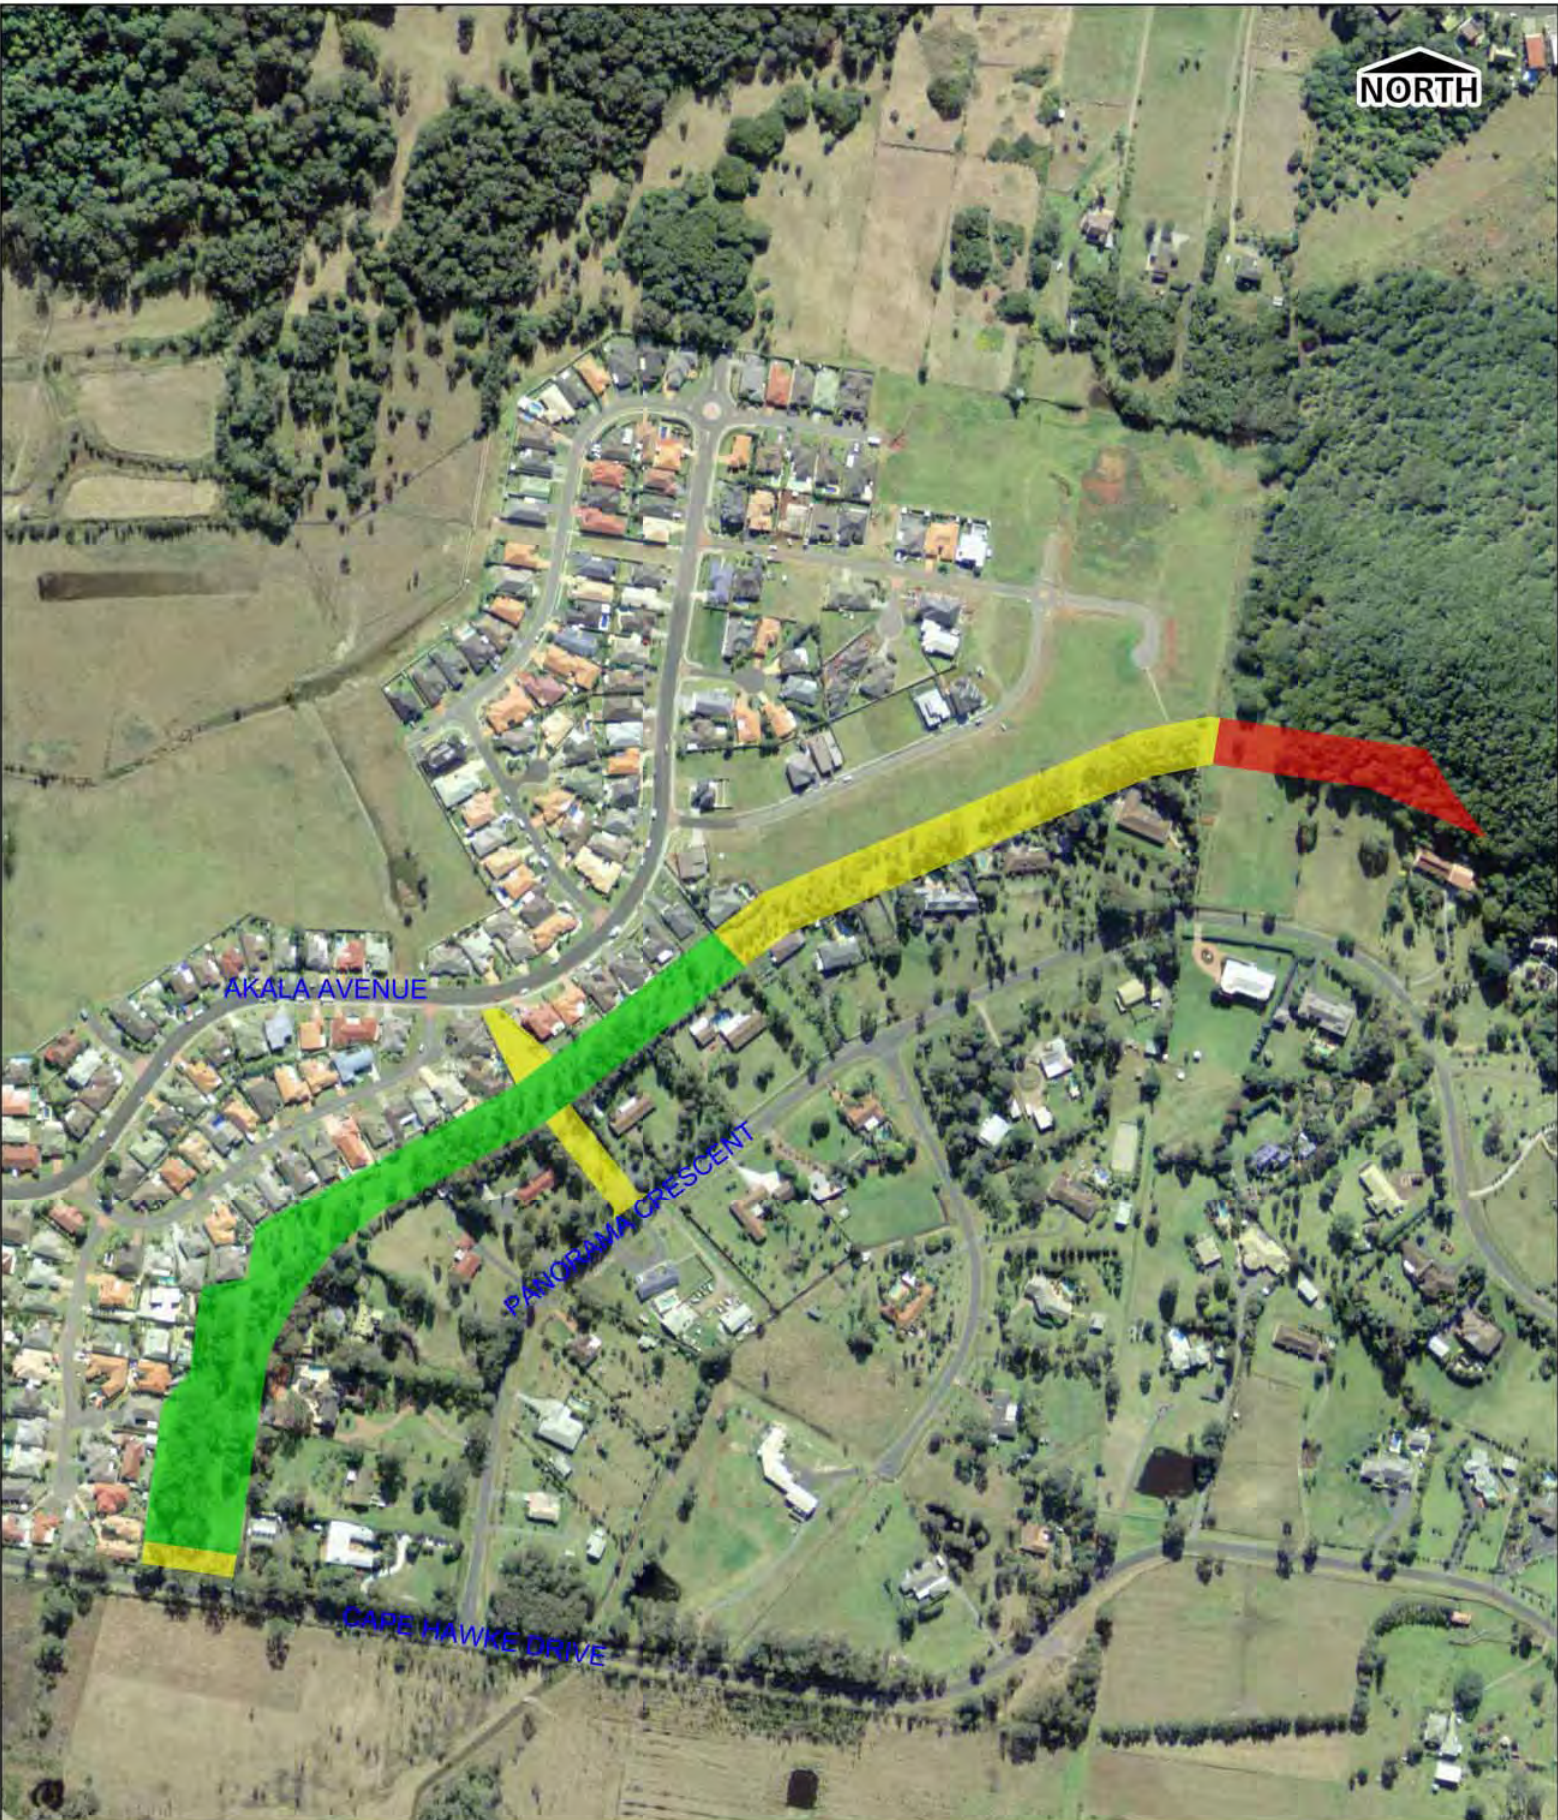

Great Lakes Council dog on/off leash & prohibited areas - Drainage Lines, Forster

Legend

- On Leash areas - 6am to 8pm
- Dogs Prohibited
- Off Leash areas - 6am to 8pm

Disclaimer.
 This map was produced by Great Lakes Council using information from the Land Information Centre.
 Great Lakes Council accepts no responsibility either in contract or tort (or particularly in negligence) for any errors, omissions or inaccuracies whatsoever contained within or arising from this map.
 Copyright: Great Lakes Council
 Copyright: Land and Property Information N.S.W.

Great Lakes Council dog on/off leash areas - One Mile Beach, Forster

Legend

-  On Leash area - 5am to 9am & 5pm to 8pm
-  Off Leash area - 5am to 9am & 5pm to 8pm

Disclaimer.
This map was produced by Great Lakes Council using information from the Land Information Centre.
Great Lakes Council accepts no responsibility either in contract or tort (or particularly in negligence) for any errors, omissions or inaccuracies whatsoever contained within or arising from this map.
Copyright: Great Lakes Council
Copyright: Land and Property Information N.S.W.

Great Lakes Council dog on/off leash & prohibited areas - South Forster

Legend

-  Off Leash areas - 6am to 8pm
-  Dogs prohibited
-  On Leash areas - 6am to 8pm

Disclaimer.
This map was produced by Great Lakes Council using information from the Land Information Centre.
Great Lakes Council accepts no responsibility either in contract or tort (or particularly in negligence) for any errors, omissions or inaccuracies whatsoever contained within or arising from this map.
Copyright: Great Lakes Council
Copyright: Land and Property Information N.S.W.