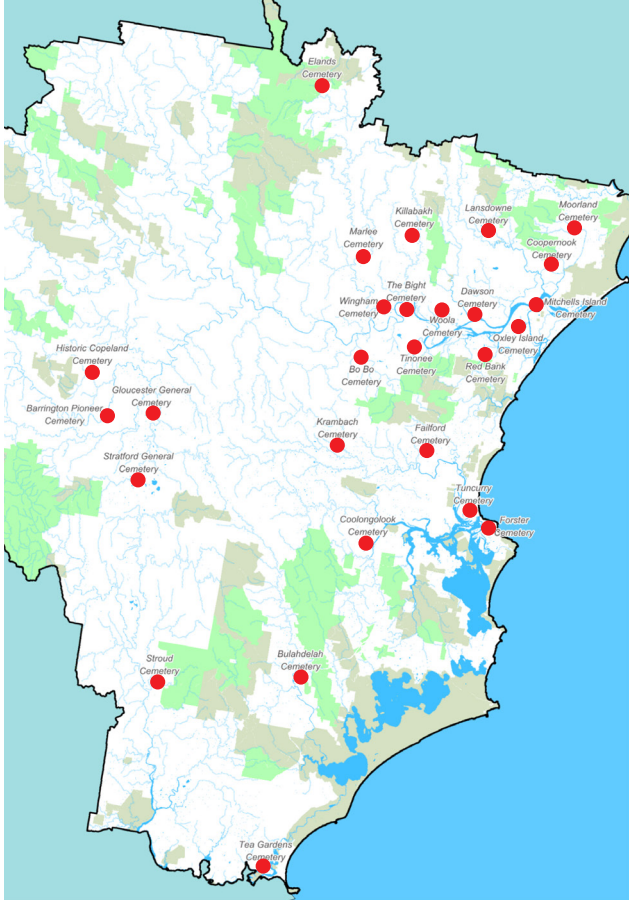

OUR LOCATIONS

MidCoast Council manages many cemeteries across the region, each of them unique and with different offerings.

Where will you leave your final footprint in our stunning region?

- Barrington Pioneer
- Bo Bo
- Bulahdelah
- Cooloongolook
- Cooperbrook
- Historic Copeland
- Dawson
- Elands
- Failford
- Forster
- Gloucester General
- Killabakh
- Krambach
- Lansdowne
- Marlee
- Mitchells Island
- Moorland
- Oxley Island
- Red Bank
- Stratford General
- Stroud
- Tea Gardens
- The Bight
- Tinonee
- Tuncurry
- Wingham
- Woola