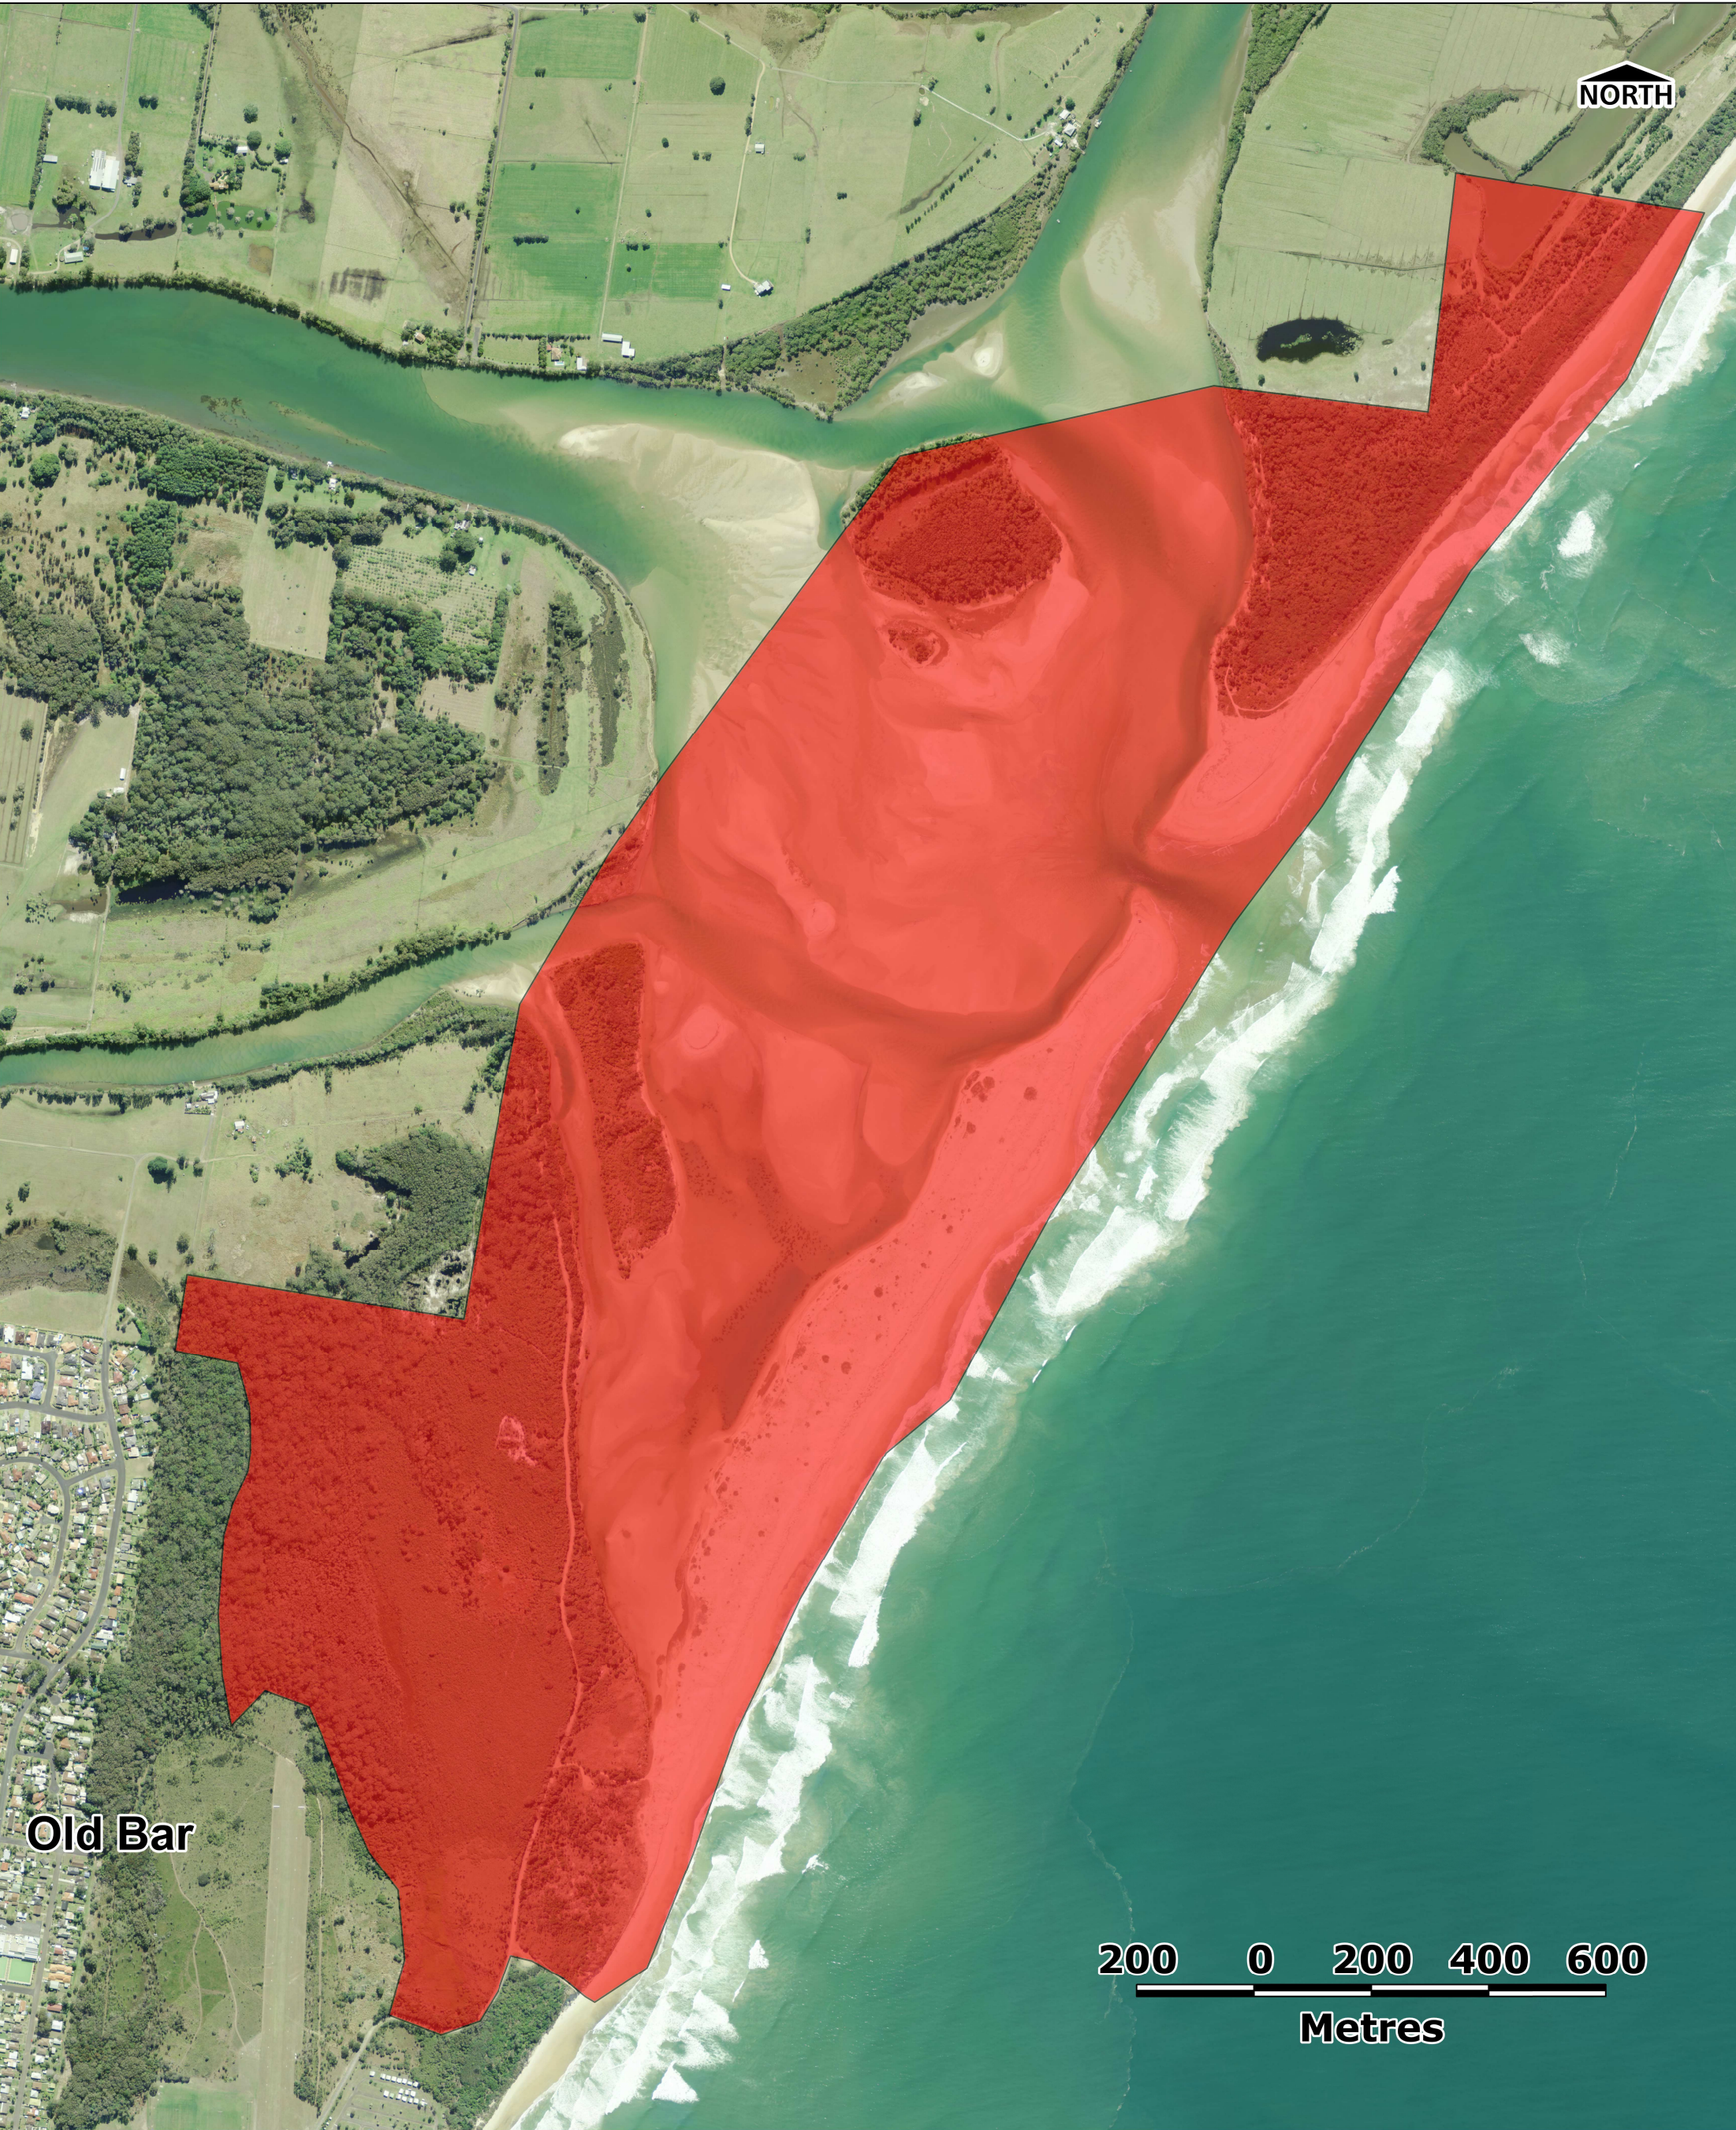

Prohibited Areas for dogs - Farquhar Inlet

Legend

 Dogs Prohibited at all times

Apart from any use permitted under the Copyright Act 1968 (as amended), no part of this document may be reproduced by any process without prior written permission obtained from MidCoast Council. Requests and enquiries concerning reproduction and rights should be directed to Council's Customer Service Centre, Breese Parade Forster (02 6591 7222). MidCoast Council, its employees and servants do not warrant or make any representations regarding the use, or results of the use of the information contained herein as to its correctness, accuracy, currency or otherwise. In particular, it should be noted that the accuracy of property boundaries when displayed over aerial photography cannot be considered to be accurate, and that the only certain method of determining boundary locations is to engage the services of a licensed Surveyor. MidCoast Council, its employees and servants expressly disclaim all liability or responsibility to any person using the information or advice contained herein.

© MidCoast Council 2016
© NSW Spatial Services 2016