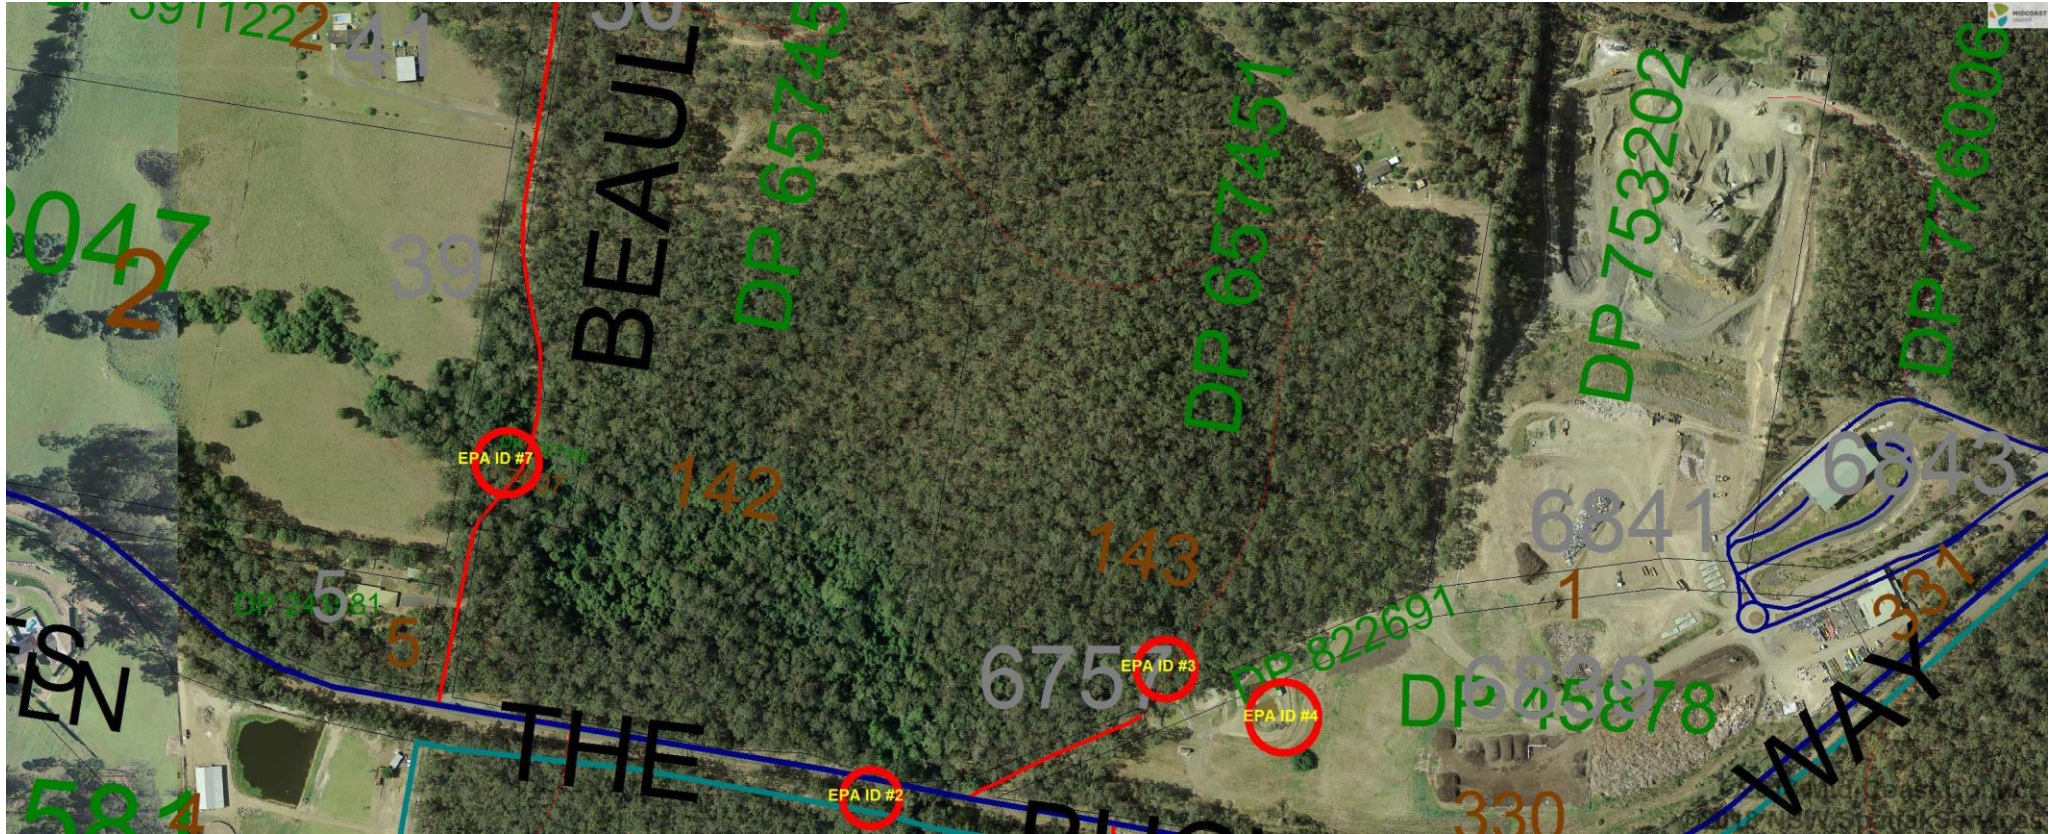

**Map Description:**

Customer Name:

Projection: MGA Zone 56 (GDA94)

Map Scale: 1:5,053 at A4  
Map Zoom: 1364 m

Disclaimer: This information is provided for the convenience of the user only. This map is not a precise survey document. While every care is taken to ensure that accuracy of this data, neither the Mid-Coast Council nor NSW Spatial Services makes any representations or warranties about its accuracy, reliability, completeness or suitability for any particular purpose and disclaims all responsibility and all liability (including without limitation, liability in negligence) for all expenses, losses, damages (including indirect or consequential damage) and costs which you might incur as a result of the data being inaccurate or incomplete in any way and for any reason.

Date: Friday, 6 November 2020

Drawn by: gtcc